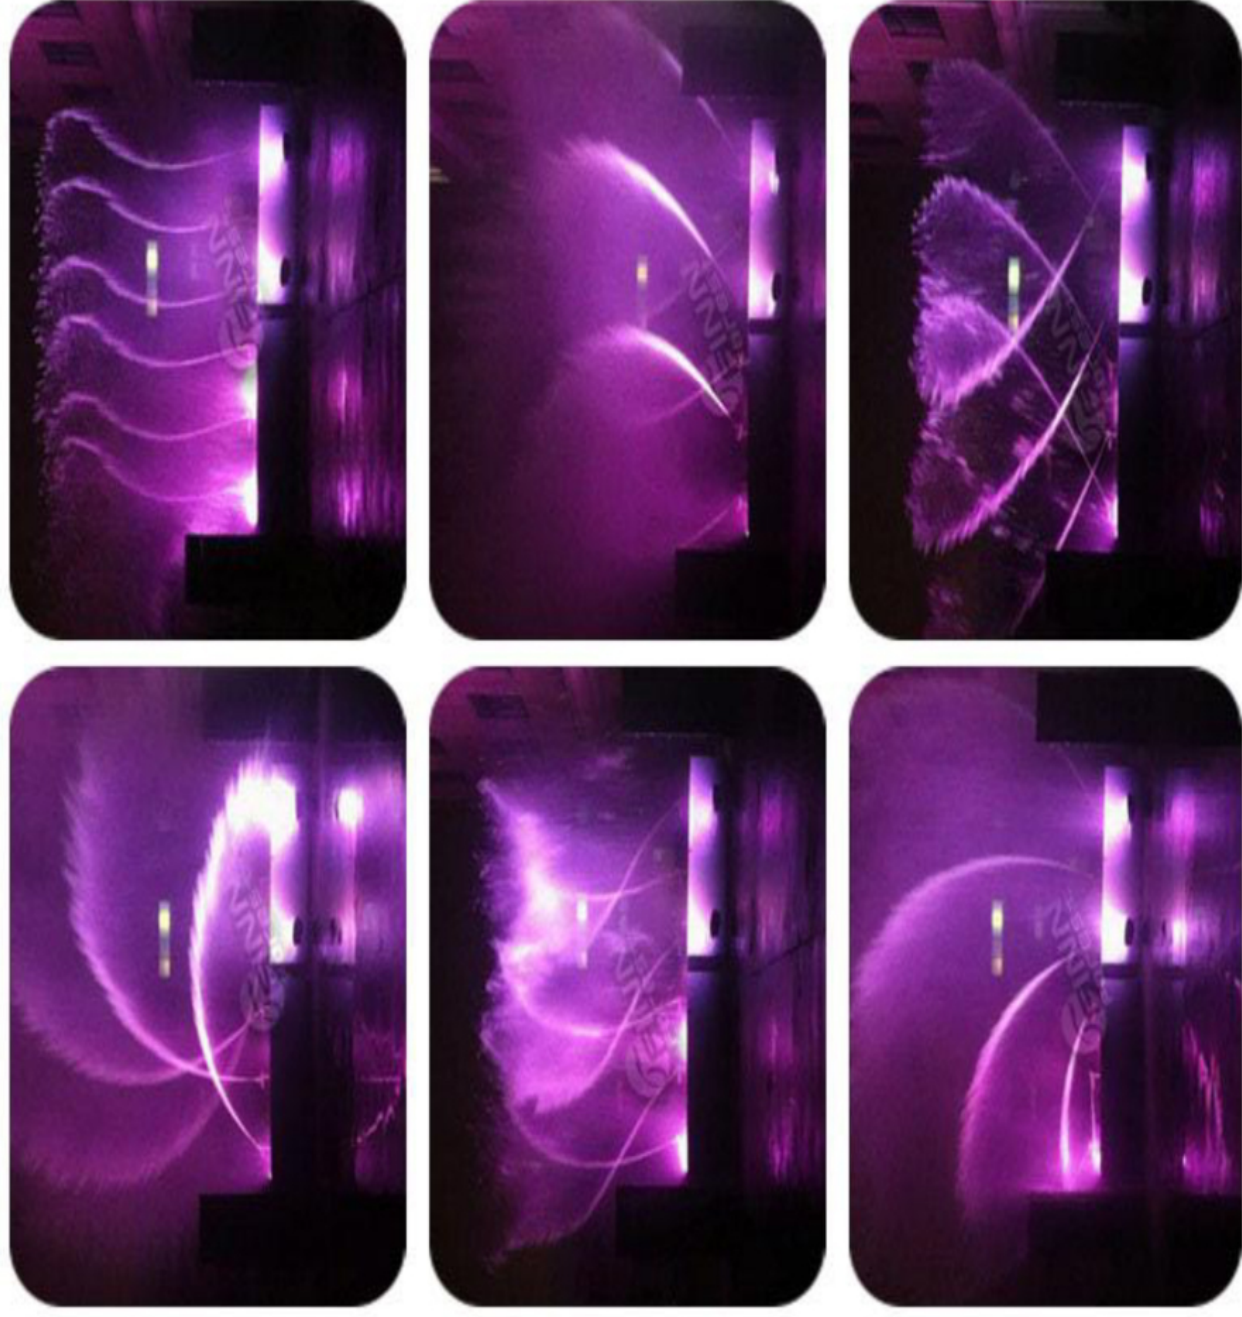

1D, 2D Swing fountain