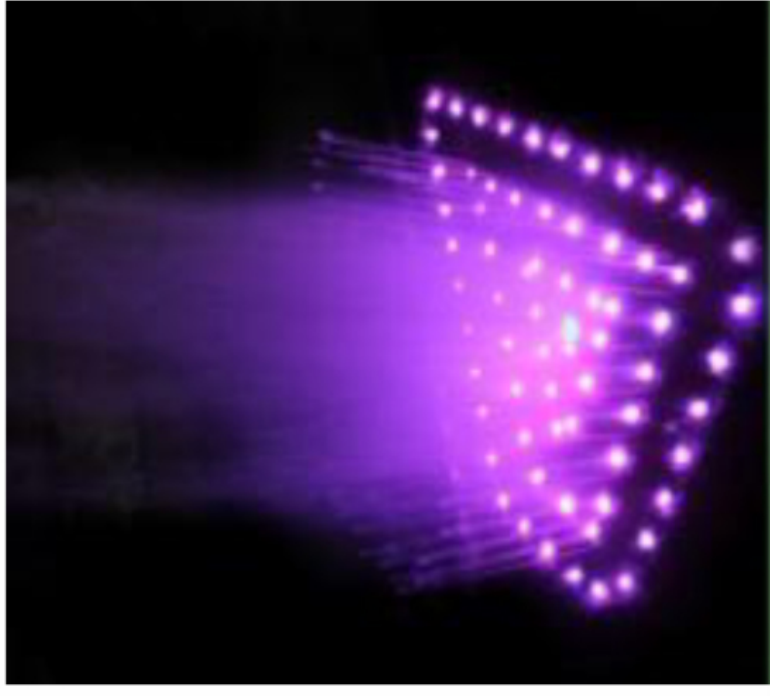

5

6

7

8

Laminar jet fountain

-used in pool, walkway, fountain design
Full set accessories: pump, ball valve, transformer

FS07(with big light)

- 1.Model: FS07-800
- 2. Size : 80*80*38cm
- 3.Material: Stainless steel 304
- 4.Specification:
 - Voltage: AC220V
 - Frequency: 50HZ;
 - Diameter: 1-3m
 - Height: 50cm
 - Pump power: 1.5kw
 - Max water spray height: 2-7m
 - Tube thickness: 38mmmm
 - Direct nozzle connection size: M10
- Size can be made, 1m, 1.5m, 2m, 2.5m. 3m, 3.5m, 4m, 5m, 6m, 8m, 9m, 10m etc

FS13

- 1. size: 2m
- 2. material: stainless steel 304
- 3. nozzles: bubble tower nozzle
- 4. spray height: 0.6-1m

FS14

- 1. Irregular music controller
- 2. Size: 3.4*4.57m
- 3. water feature: changeable

FS15

FS18

1. Material: stainless steel 304
2. size: 1.6m
3. Voltage: 220V
4. Power: 1.5kw
5. spray height: 1.2-2m
6. equipment: led lights, spray nozzles, submersible pump, ball valve, pump cable, light cable, stainless steel 304 frame