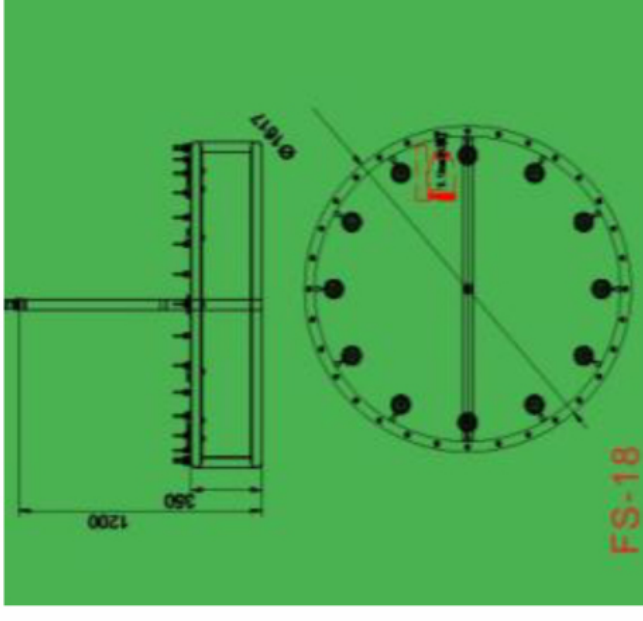

5

6

7

8

Laminar jet fountain

-used in pool, walkway, fountain design
Full set accessories: pump, ball valve, transformer

FS07(with big light)

- 1.Model: FS07-800
- 2. Size : 80*80*38cm
- 3.Material: Stainless steel 304
- 4.Specification:
 - Voltage: AC220V
 - Frequency: 50HZ;
 - Diameter: 1-3m
 - Height: 50cm
 - Pump power: 1.5kw
 - Max water spray height: 2-7m
 - Tube thickness: 38mmmm
 - Direct nozzle connection size: M10
- Size can be made, 1m, 1.5m, 2m, 2.5m. 3m, 3.5m, 4m, 5m, 6m, 8m, 9m, 10m etc

FS13

- 1. size: 2m
- 2. material: stainless steel 304
- 3. nozzles: bubble tower nozzle
- 4. spray height: 0.6-1m

FS14

- 1. Irregular music controller
- 2. Size: 3.4*4.57m
- 3. water feature: changeable

FS15

1. Item: square water fountain
2. material: stainless steel 304
3. spray height: 2-4m
4. size: 2x4x0.38m
5. package: wooden frame
6. suggestion pool size not less than 3x6m

FS16

1. Item: square water fountain
2. material: stainless steel 304
3. spray height: 2-4m
4. size: 2x4x0.38m
5. package: wooden frame
6. suggestion pool size not less than 3x6m
7. spray height: 1-3.5m

FS18

1. Material: stainless steel 304
2. size: 1.6m
3. Voltage: 220V
4. Power: 1.5kw
5. spray height: 1.2-2m
6. equipment: led lights, spray nozzles, submersible pump, ball valve, pump cable, light cable, stainless steel 304 frame