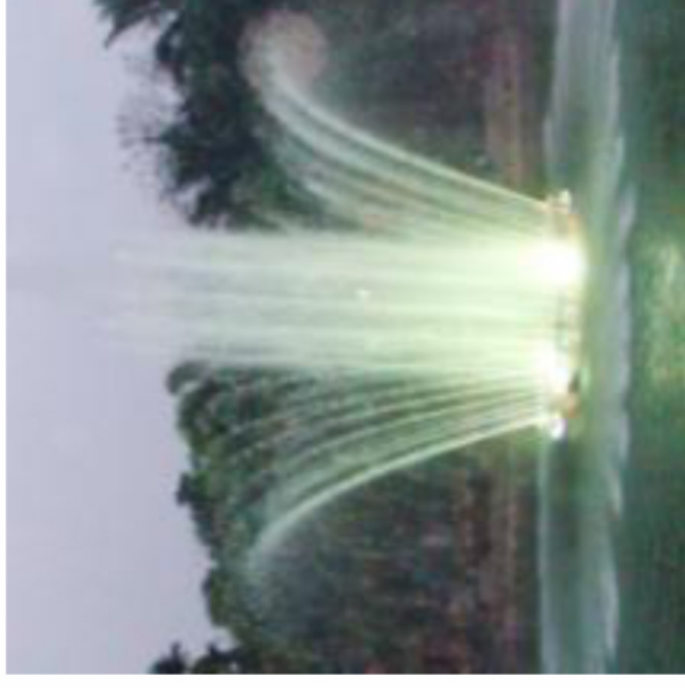

5

6

7

8

Laminar jet fountain

-used in pool, walkway, fountain design
Full set accessories: pump, ball valve, transformer

FS07(with big light)

- 1.Model: FS07-800
- 2. Size : 80*80*38cm
- 3.Material: Stainless steel 304
- 4.Specification:
 - Voltage: AC220V
 - Frequency: 50HZ;
 - Diameter: 1-3m
 - Height: 50cm
 - Pump power: 1.5kw
 - Max water spray height: 2-7m
 - Tube thickness: 38mmmm
 - Direct nozzle connection size: M10
- Size can be made, 1m, 1.5m, 2m, 2.5m. 3m, 3.5m, 4m, 5m, 6m, 8m, 9m, 10m etc

FS18

1. Material: stainless steel 304
2. size: 1.6m
3. Voltage: 220V
4. Power: 1.5kw
5. spray height: 1.2-2m
6. equipment: led lights, spray nozzles, submersible pump, ball valve, pump cable, light cable, stainless steel 304 frame

FM09 Foam Fountain

Foam Fountain

Size available: 4m, 5m, 6m, 7m,
8m, 9m, 10m etc customized
size

Spray height: 0.5m-12m

12x3m Easy Elegant Music Fountain (Customized Accepted)

30x6m Combined Park Fountain (Customized accepted)