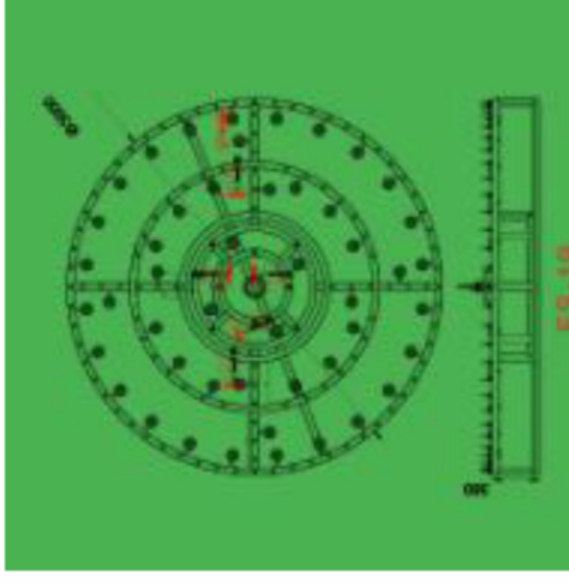

FS19

1. Material: stainless steel 304
2. size: 3m
3. Voltage: 380V
4. Power: 1.5kw x 3 sets
5. spray height: 1.5-4m