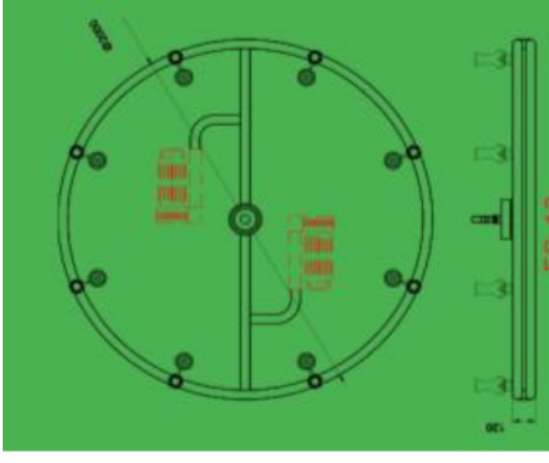

5

6

7

8

Laminar jet fountain

-used in pool, walkway, fountain design
Full set accessories: pump, ball valve, transformer

FS07(with big light)

- 1.Model: FS07-800
- 2. Size : 80*80*38cm
- 3.Material: Stainless steel 304
- 4.Specification:
 - Voltage: AC220V
 - Frequency: 50HZ;
 - Diameter: 1-3m
 - Height: 50cm
 - Pump power: 1.5kw
 - Max water spray height: 2-7m
 - Tube thickness: 38mmmm
 - Direct nozzle connection size: M10
- Size can be made, 1m, 1.5m, 2m, 2.5m. 3m, 3.5m, 4m, 5m, 6m, 8m, 9m, 10m etc

FS12

1. Size: 7*7*0.38m
2. Fountain nozzles 80pcs
3. Big aerify nozzle 56 pcs
4. Middle size aerify fountain nozzle 1pc
5. LED lights Color changeable 9pcs
6. LED spotlight 67 pcs
7. Stainless steel fountain frame 1pc
8. 1.1kw Submersible pump 2 pcs
9. 1.5kw Submersible pump 8pcs
10. New Musical Controller 1pc
Voltage 220V 50Hz
11. Rotating flower shower nozzle 8pcs

FS13

- 1. size: 2m
- 2. material: stainless steel 304
- 3. nozzles: bubble tower nozzle
- 4. spray height: 0.6-1m

FS14

- 1. Irregular music controller
- 2. Size: 3.4*4.57m
- 3. water feature: changeable

FS15

1. Item: square water fountain
2. material: stainless steel 304
3. spray height: 2-4m
4. size: 2x4x0.38m
5. package: wooden frame
6. suggestion pool size not less than 3x6m

FS16

1. Item: square water fountain
2. material: stainless steel 304
3. spray height: 2-4m
4. size: 2x4x0.38m
5. package: wooden frame
6. suggestion pool size not less than 3x6m
7. spray height: 1-3.5m