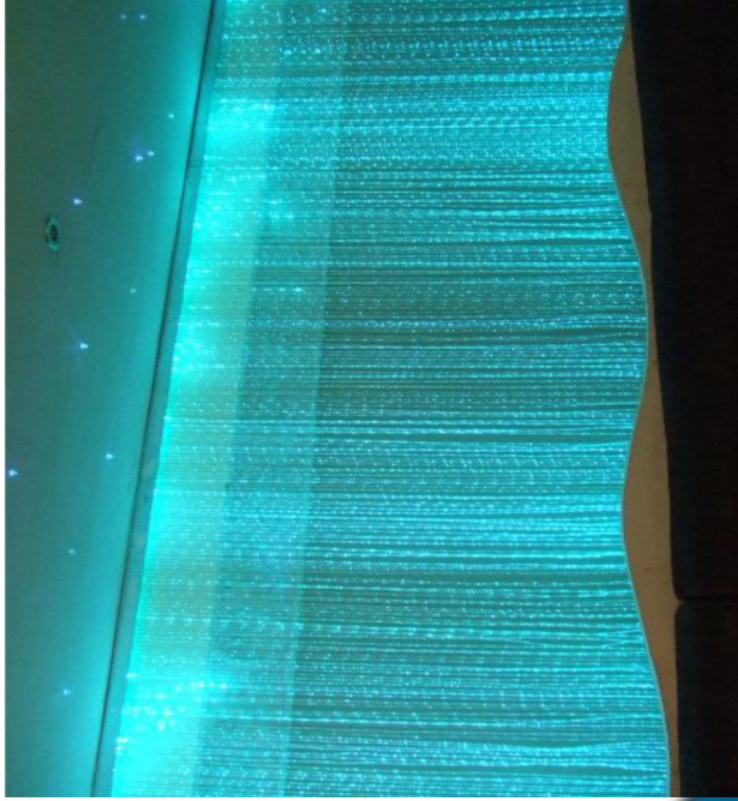

Digital Water Curtain

Size for the digital water curtain

Item	Size	Actual using material
Straight type digital water curtain	1m	frame, lighting, pump, solenoid valve, nozzles, control box
	2m	
	3m	
	Other customized size allowed	
Circle type digital water curtain	1m	
	2m	
	3m	
	Other customized size allowed