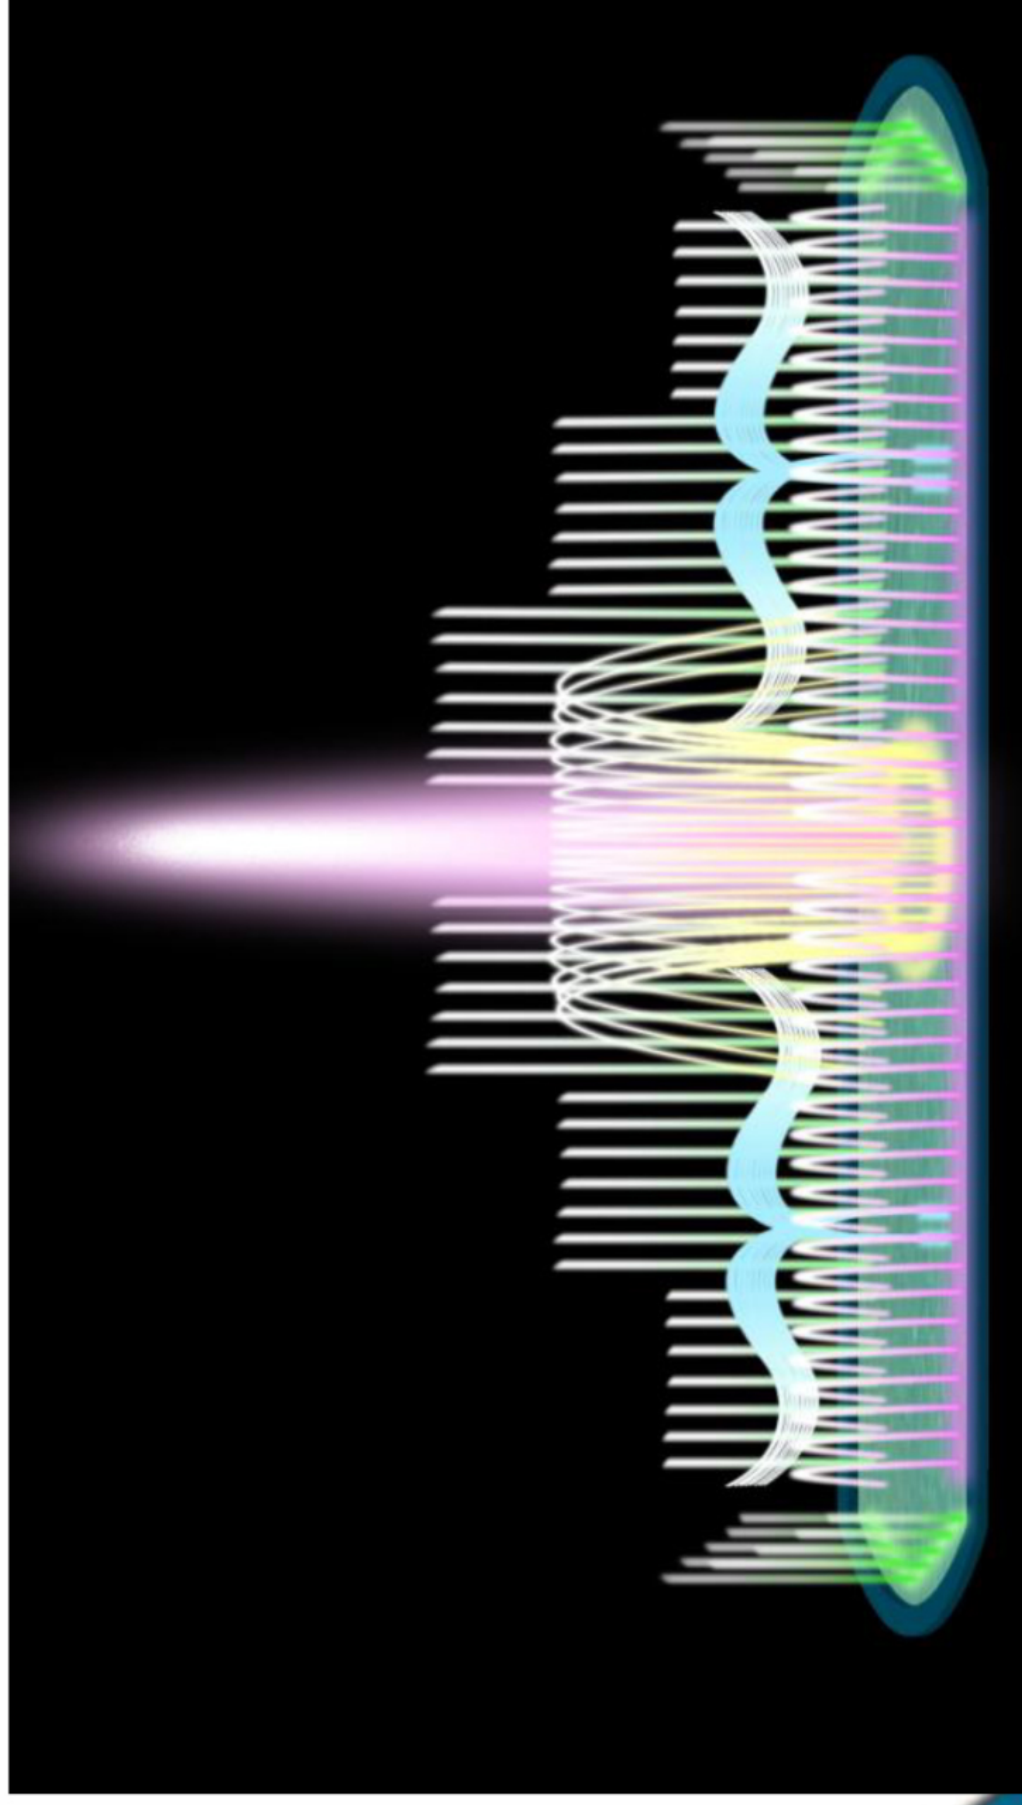

5

6

7

8

Laminar jet fountain

-used in pool, walkway, fountain design
Full set accessories: pump, ball valve, transformer

FS07(with big light)

- 1.Model: FS07-800
- 2. Size : 80*80*38cm
- 3.Material: Stainless steel 304
- 4.Specification:
 - Voltage: AC220V
 - Frequency: 50HZ;
 - Diameter: 1-3m
 - Height: 50cm
 - Pump power: 1.5kw
 - Max water spray height: 2-7m
 - Tube thickness: 38mmmm
 - Direct nozzle connection size: M10
- Size can be made, 1m, 1.5m, 2m, 2.5m. 3m, 3.5m, 4m, 5m, 6m, 8m, 9m, 10m etc

FM09 Foam Fountain

Foam Fountain

Size available: 4m, 5m, 6m, 7m,
8m, 9m, 10m etc customized
size

Spray height: 0.5m-12m

12x3m Easy Elegant Music Fountain (Customized Accepted)

30x6m Combined Park Fountain (Customized accepted)