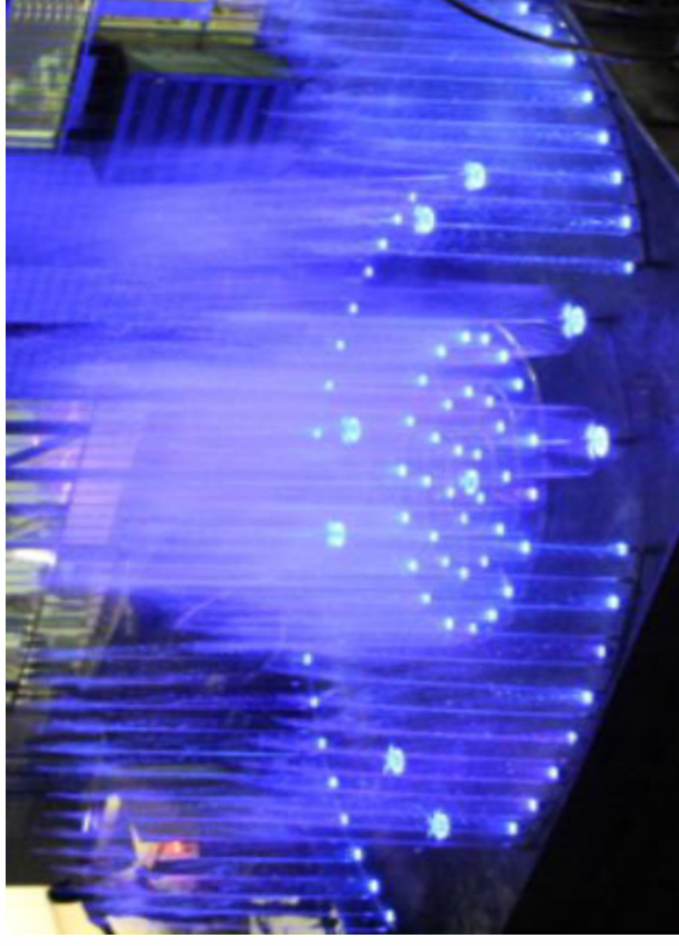

FS12

1. Size: 7*7*0.38m
2. Fountain nozzles 80pcs
3. Big aerify nozzle 56 pcs
4. Middle size aerify fountain nozzle 1pc
5. LED lights Color changeable 9pcs
6. LED spotlight 67 pcs
7. Stainless steel fountain frame 1pc
8. 1.1kw Submersible pump 2 pcs
9. 1.5kw Submersible pump 8pcs
10. New Musical Controller 1pc
  Voltage 220V 50Hz
11. Rotating flower shower nozzle 8pcs