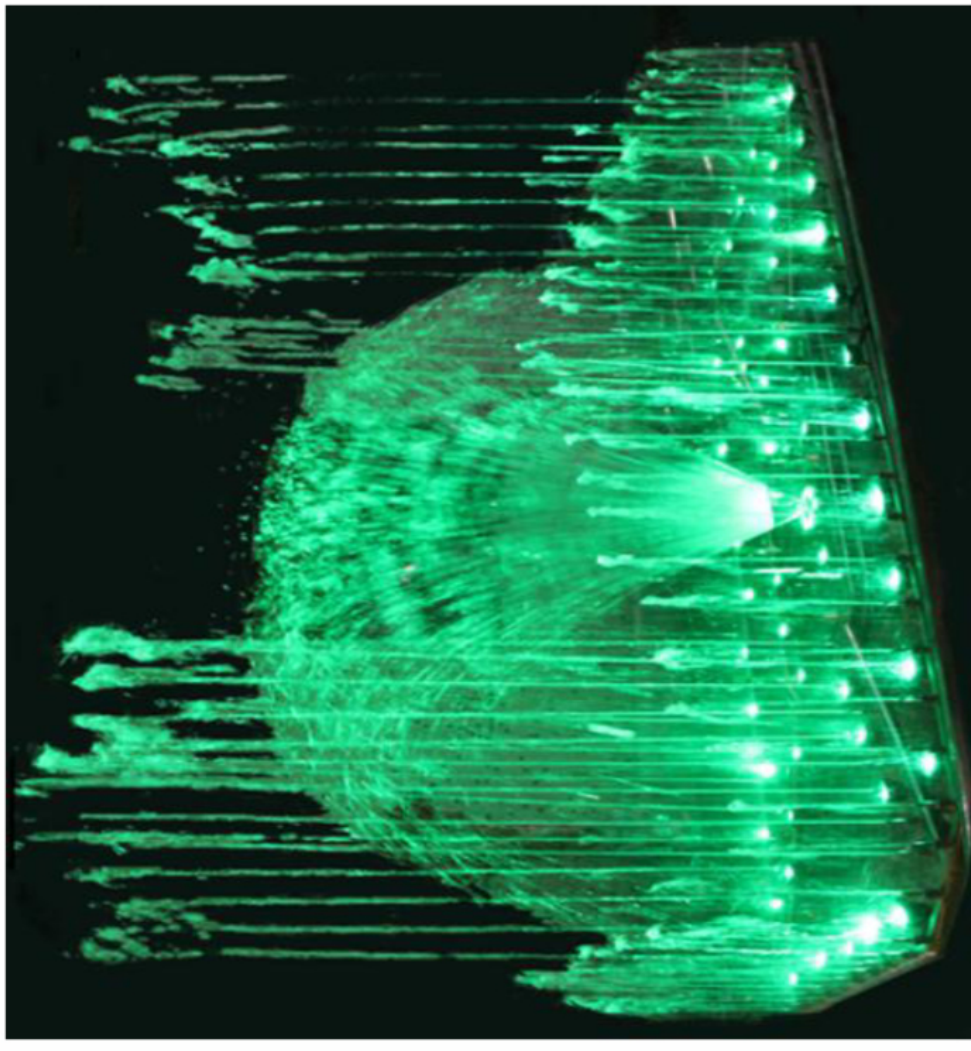

5

6

7

8

Laminar jet fountain

-used in pool, walkway, fountain design
Full set accessories: pump, ball valve, transformer

FS07(with big light)

- 1.Model: FS07-800
- 2. Size : 80*80*38cm
- 3.Material: Stainless steel 304
- 4.Specification:
 - Voltage: AC220V
 - Frequency: 50HZ;
 - Diameter: 1-3m
 - Height: 50cm
 - Pump power: 1.5kw
 - Max water spray height: 2-7m
 - Tube thickness: 38mmmm
 - Direct nozzle connection size: M10
- Size can be made, 1m, 1.5m, 2m, 2.5m. 3m, 3.5m, 4m, 5m, 6m, 8m, 9m, 10m etc

FS13

- 1. size: 2m
- 2. material: stainless steel 304
- 3. nozzles: bubble tower nozzle
- 4. spray height: 0.6-1m

FS14

- 1. Irregular music controller
- 2. Size: 3.4*4.57m
- 3. water feature: changeable

FS15

1. Item: square water fountain
2. material: stainless steel 304
3. spray height: 2-4m
4. size: 2x4x0.38m
5. package: wooden frame
6. suggestion pool size not less than 3x6m

FS16

1. Item: square water fountain
2. material: stainless steel 304
3. spray height: 2-4m
4. size: 2x4x0.38m
5. package: wooden frame
6. suggestion pool size not less than 3x6m
7. spray height: 1-3.5m

FS18

1. Material: stainless steel 304
2. size: 1.6m
3. Voltage: 220V
4. Power: 1.5kw
5. spray height: 1.2-2m
6. equipment: led lights, spray nozzles, submersible pump, ball valve, pump cable, light cable, stainless steel 304 frame