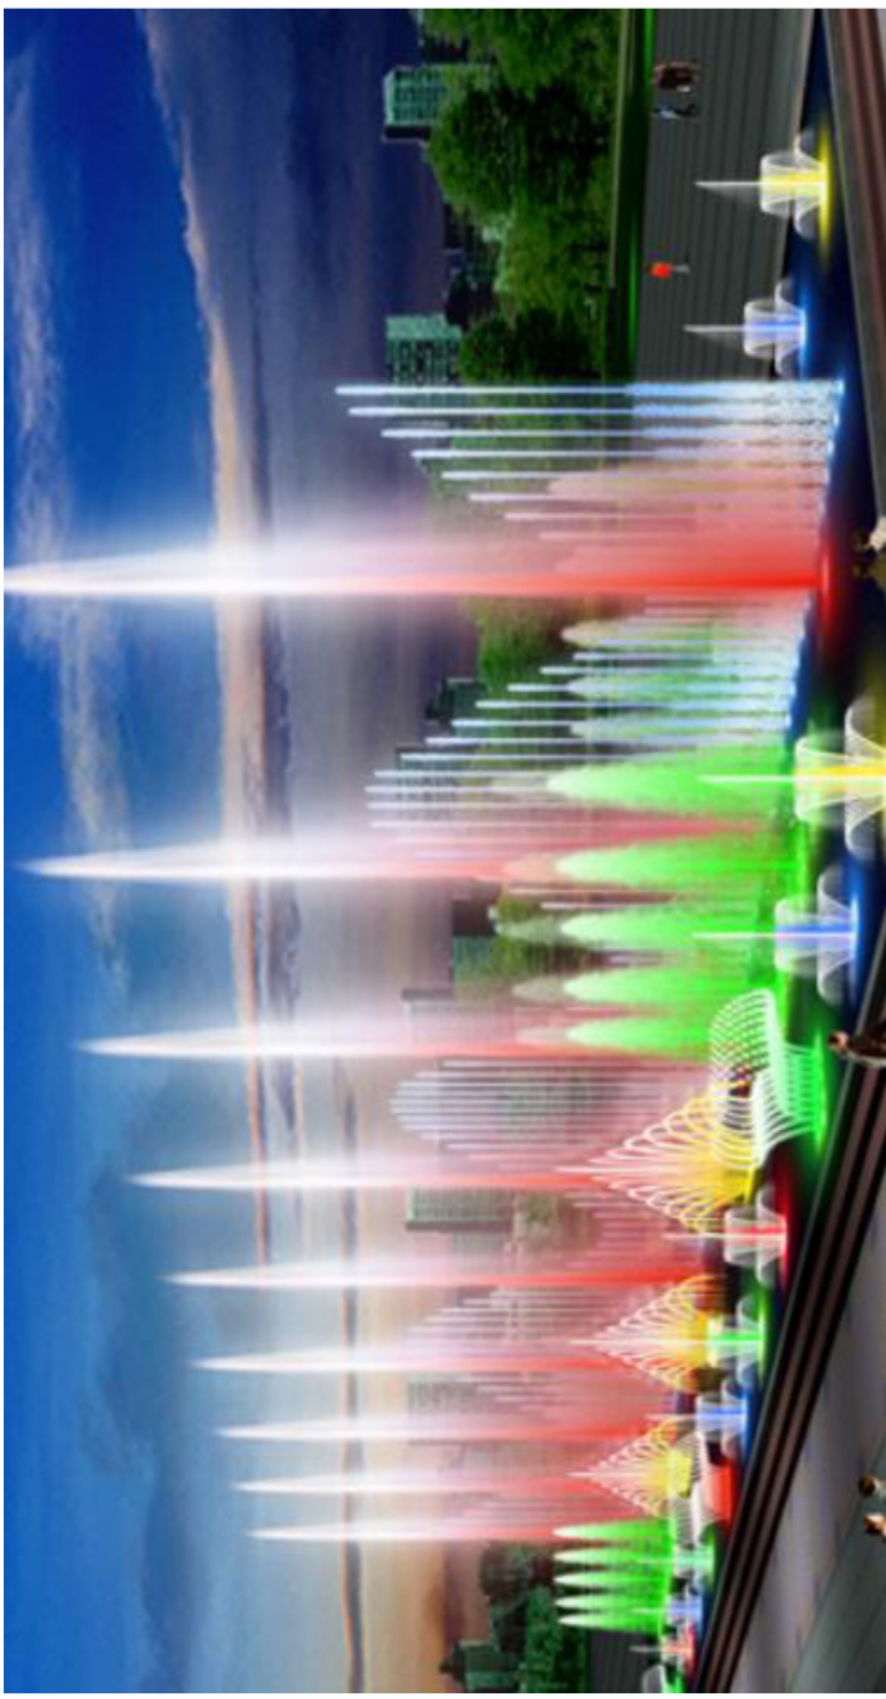

FM09 Foam Fountain

Foam Fountain

Size available: 4m, 5m, 6m, 7m,
8m, 9m, 10m etc customized
size

Spray height: 0.5m-12m

12x3m Easy Elegant Music Fountain (Customized Accepted)

30x6m Combined Park Fountain (Customized accepted)