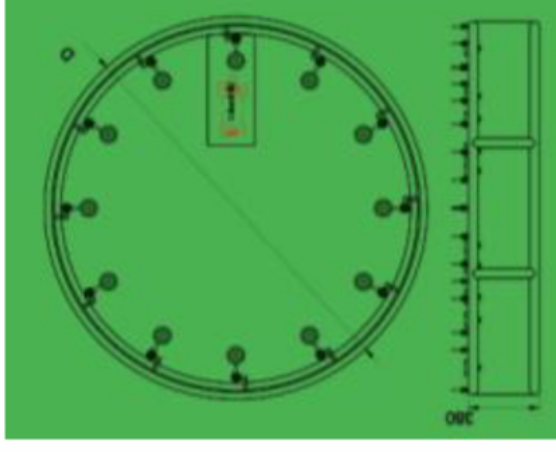

1. Item: square water fountain
2. material: stainless steel 304
3. spray height: 2-4m
4. size: 2x4x0.38m
5. package: wooden frame
6. suggestion pool size not less than 3x6m

FS16

1. Item: square water fountain
2. material: stainless steel 304
3. spray height: 2-4m
4. size: 2x4x0.38m
5. package: wooden frame
6. suggestion pool size not less than 3x6m
7. spray height: 1-3.5m

FS18

1. Material: stainless steel 304
2. size: 1.6m
3. Voltage: 220V
4. Power: 1.5kw
5. spray height: 1.2-2m
6. equipment: led lights, spray nozzles, submersible pump, ball valve, pump cable, light cable, stainless steel 304 frame

FS19

1. Material: stainless steel 304
2. size: 3m
3. Voltage: 380V
4. Power: 1.5kw x 3 sets
5. spray height: 1.5-4m

FS20

1. Material: stainless steel 304
2. Size: 3m
3. Water spray height: 3-6m
4. Voltage: 220V/380V
5. Power: 1.5kw/2.2kw
6. adjustable nozzles, 82pcs
7. led lights, 3.6w,, 6w

FM09 Foam Fountain

Foam Fountain

Size available: 4m, 5m, 6m, 7m,
8m, 9m, 10m etc customized
size

Spray height: 0.5m-12m

12x3m Easy Elegant Music Fountain (Customized Accepted)

30x6m Combined Park Fountain (Customized accepted)