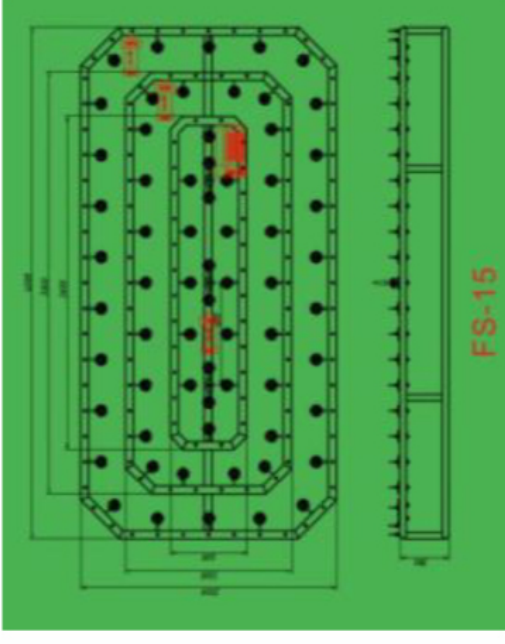

5

6

7

8

Laminar jet fountain

-used in pool, walkway, fountain design
Full set accessories: pump, ball valve, transformer

FS07(with big light)

- 1.Model: FS07-800
- 2. Size : 80*80*38cm
- 3.Material: Stainless steel 304
- 4.Specification:
 - Voltage: AC220V
 - Frequency: 50HZ;
 - Diameter: 1-3m
 - Height: 50cm
 - Pump power: 1.5kw
 - Max water spray height: 2-7m
 - Tube thickness: 38mmmm
 - Direct nozzle connection size: M10
- Size can be made, 1m, 1.5m, 2m, 2.5m. 3m, 3.5m, 4m, 5m, 6m, 8m, 9m, 10m etc

FS13

- 1. size: 2m
- 2. material: stainless steel 304
- 3. nozzles: bubble tower nozzle
- 4. spray height: 0.6-1m

FS14

- 1. Irregular music controller
- 2. Size: 3.4*4.57m
- 3. water feature: changeable

FS15

1. Item: square water fountain
2. material: stainless steel 304
3. spray height: 2-4m
4. size: 2x4x0.38m
5. package: wooden frame
6. suggestion pool size not less than 3x6m

FS16

1. Item: square water fountain
2. material: stainless steel 304
3. spray height: 2-4m
4. size: 2x4x0.38m
5. package: wooden frame
6. suggestion pool size not less than 3x6m
7. spray height: 1-3.5m

FS18

1. Material: stainless steel 304
2. size: 1.6m
3. Voltage: 220V
4. Power: 1.5kw
5. spray height: 1.2-2m
6. equipment: led lights, spray nozzles, submersible pump, ball valve, pump cable, light cable, stainless steel 304 frame