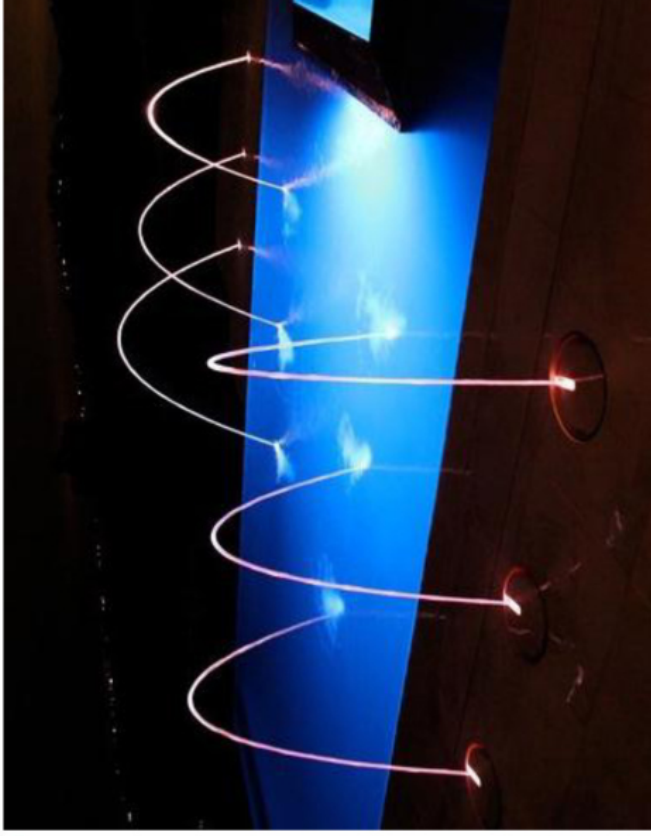

5

6

7

8

Laminar jet fountain

-used in pool, walkway, fountain design
Full set accessories: pump, ball valve, transformer

FS07(with big light)

- 1.Model: FS07-800
- 2. Size : 80*80*38cm
- 3.Material: Stainless steel 304
- 4.Specification:
 - Voltage: AC220V
 - Frequency: 50HZ;
 - Diameter: 1-3m
 - Height: 50cm
 - Pump power: 1.5kw
 - Max water spray height: 2-7m
 - Tube thickness: 38mmmm
 - Direct nozzle connection size: M10
- Size can be made, 1m, 1.5m, 2m, 2.5m. 3m, 3.5m, 4m, 5m, 6m, 8m, 9m, 10m etc

FS13

- 1. size: 2m
- 2. material: stainless steel 304
- 3. nozzles: bubble tower nozzle
- 4. spray height: 0.6-1m

FS14

- 1. Irregular music controller
- 2. Size: 3.4*4.57m
- 3. water feature: changeable

FS15

FS18

1. Material: stainless steel 304
2. size: 1.6m
3. Voltage: 220V
4. Power: 1.5kw
5. spray height: 1.2-2m
6. equipment: led lights, spray nozzles, submersible pump, ball valve, pump cable, light cable, stainless steel 304 frame