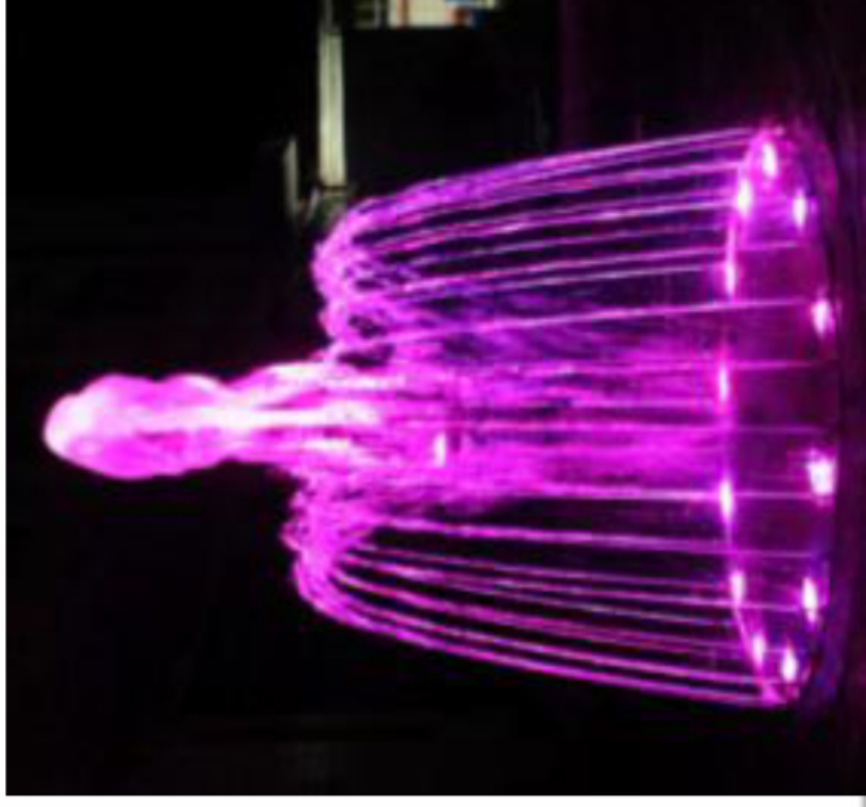

5

6

7

8

Laminar jet fountain

-used in pool, walkway, fountain design
Full set accessories: pump, ball valve, transformer

FS07(with big light)

- 1.Model: FS07-800
- 2. Size : 80*80*38cm
- 3.Material: Stainless steel 304
- 4.Specification:
 - Voltage: AC220V
 - Frequency: 50HZ;
 - Diameter: 1-3m
 - Height: 50cm
 - Pump power: 1.5kw
 - Max water spray height: 2-7m
 - Tube thickness: 38mmmm
 - Direct nozzle connection size: M10
- Size can be made, 1m, 1.5m, 2m, 2.5m. 3m, 3.5m, 4m, 5m, 6m, 8m, 9m, 10m etc

FS13

- 1. size: 2m
- 2. material: stainless steel 304
- 3. nozzles: bubble tower nozzle
- 4. spray height: 0.6-1m

FS14

- 1. Irregular music controller
- 2. Size: 3.4*4.57m
- 3. water feature: changeable

FS15

1. Item: square water fountain
2. material: stainless steel 304
3. spray height: 2-4m
4. size: 2x4x0.38m
5. package: wooden frame
6. suggestion pool size not less than 3x6m

FS16

1. Item: square water fountain
2. material: stainless steel 304
3. spray height: 2-4m
4. size: 2x4x0.38m
5. package: wooden frame
6. suggestion pool size not less than 3x6m
7. spray height: 1-3.5m

FS18

1. Material: stainless steel 304
2. size: 1.6m
3. Voltage: 220V
4. Power: 1.5kw
5. spray height: 1.2-2m
6. equipment: led lights, spray nozzles, submersible pump, ball valve, pump cable, light cable, stainless steel 304 frame