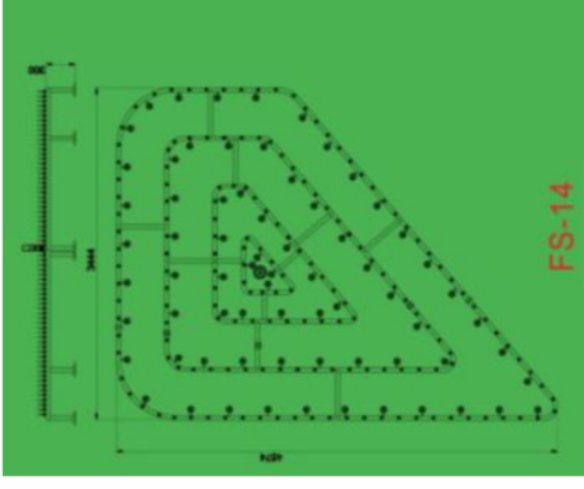

5

6

7

8

Laminar jet fountain

-used in pool, walkway, fountain design
Full set accessories: pump, ball valve, transformer

FS07(with big light)

- 1.Model: FS07-800
- 2. Size : 80*80*38cm
- 3.Material: Stainless steel 304
- 4.Specification:
 - Voltage: AC220V
 - Frequency: 50HZ;
 - Diameter: 1-3m
 - Height: 50cm
 - Pump power: 1.5kw
 - Max water spray height: 2-7m
 - Tube thickness: 38mmmm
 - Direct nozzle connection size: M10
- Size can be made, 1m, 1.5m, 2m, 2.5m. 3m, 3.5m, 4m, 5m, 6m, 8m, 9m, 10m etc

FS12

1. Size: 7*7*0.38m
2. Fountain nozzles 80pcs
3. Big aerify nozzle 56 pcs
4. Middle size aerify fountain nozzle 1pc
5. LED lights Color changeable 9pcs
6. LED spotlight 67 pcs
7. Stainless steel fountain frame 1pc
8. 1.1kw Submersible pump 2 pcs
9. 1.5kw Submersible pump 8pcs
10. New Musical Controller 1pc
Voltage 220V 50Hz
11. Rotating flower shower nozzle 8pcs

FS13

- 1. size: 2m
- 2. material: stainless steel 304
- 3. nozzles: bubble tower nozzle
- 4. spray height: 0.6-1m

FS14

- 1. Irregular music controller
- 2. Size: 3.4*4.57m
- 3. water feature: changeable

FS15

1. Item: square water fountain
2. material: stainless steel 304
3. spray height: 2-4m
4. size: 2x4x0.38m
5. package: wooden frame
6. suggestion pool size not less than 3x6m

FS16

1. Item: square water fountain
2. material: stainless steel 304
3. spray height: 2-4m
4. size: 2x4x0.38m
5. package: wooden frame
6. suggestion pool size not less than 3x6m
7. spray height: 1-3.5m