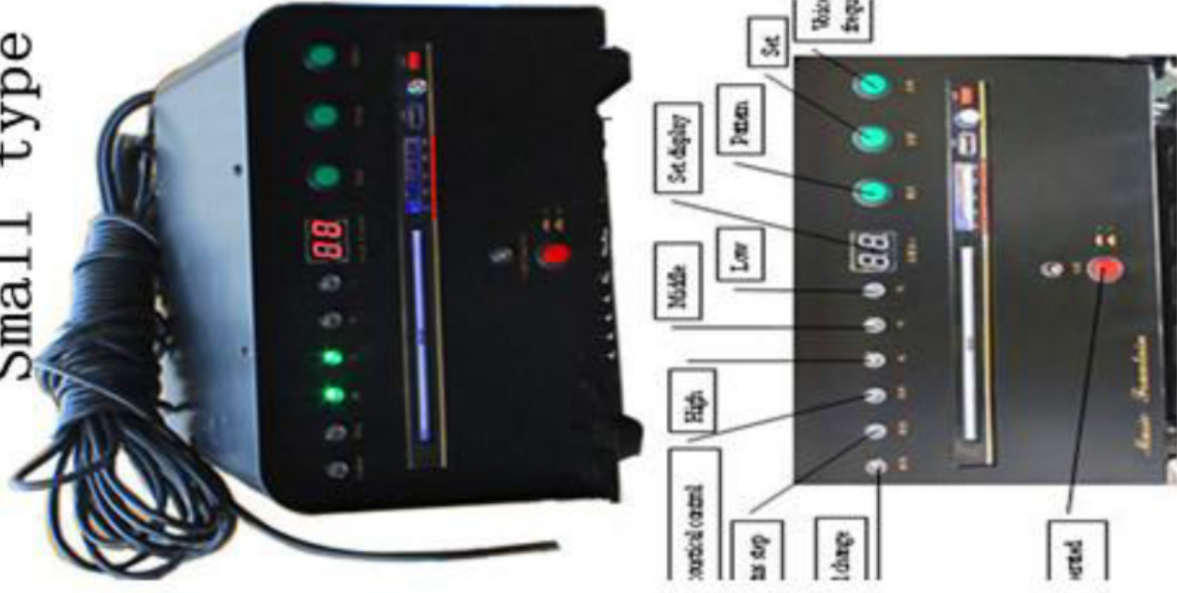

FM09 Foam Fountain

Foam Fountain

Size available: 4m, 5m, 6m, 7m,
8m, 9m, 10m etc customized
size

Spray height: 0.5m-12m

12x3m Easy Elegant Music Fountain (Customized Accepted)

30x6m Combined Park Fountain (Customized accepted)

Music controllers

1. led lights colors control
2. music dancing effect
3. working program can be designed
4. switch/power
5. DVD/USB player

Small type

Newest type

Water screen, 10m-50m

Size	Spray width	Spray height
DN80	10-15m	8-12m
DN100	15-20m	15-18m
DN150	20-30m	15-25m
DN200	30-50m	25-30m